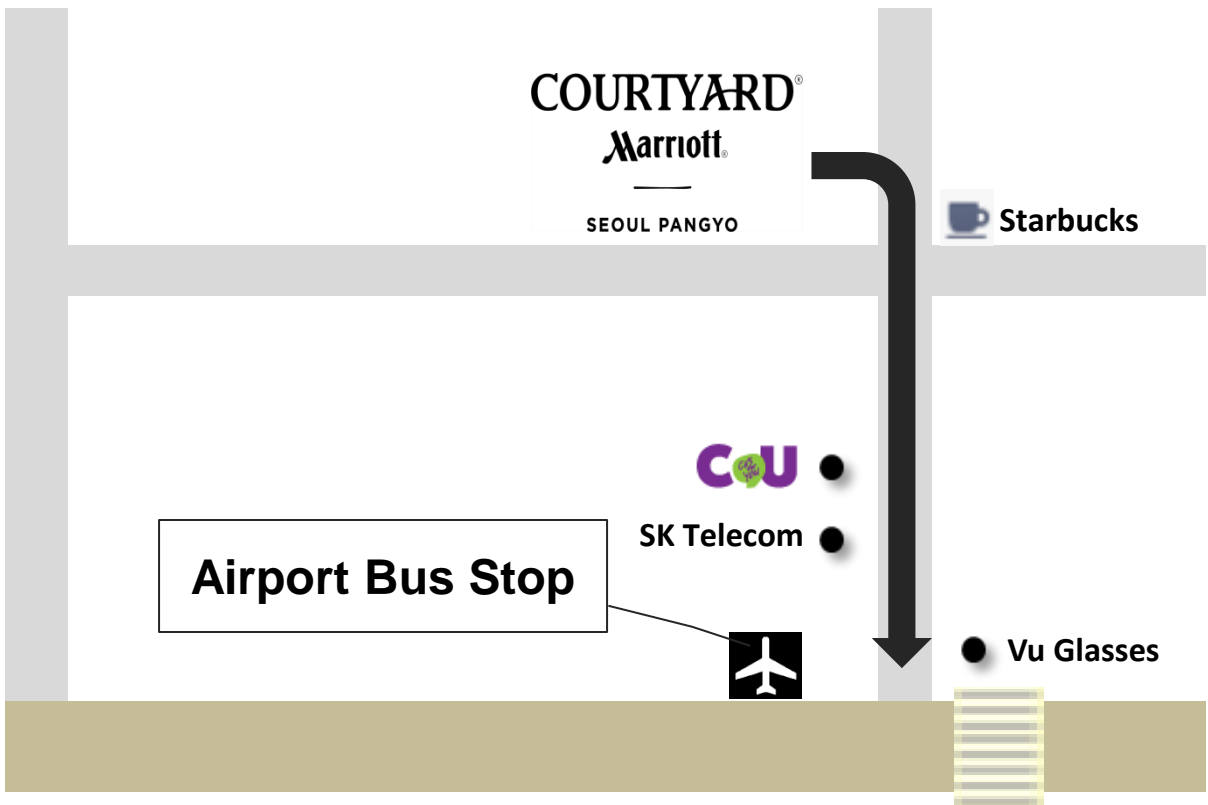

# Airport Limousine Bus #5000 (Pangyo → ICN)

“Pangyo Station” Stop			
05:20	09:20	13:20	18:50
06:20	10:20	14:20	20:20
07:20	11:20	15:50	
08:20	12:20	17:20	

**PANGYO STATION**

고객님을 인천 공항까지 안내해 주십시오.

**Please take this guest to ICN Airport.**

Total estimated time: **80 ~ 100 minutes**

Fare : **8,100KRW (Adult)/ 5,700KRW (8years~19years) /**

**4,100KRW(Below 8years)\*Cash Only\***

COURTYARD®

Marriott

SEOUL PANGYO

# Airport Limousine Bus #5000 (ICN→Pangyo)

## “Terminal 2”

07:05	11:35	15:55	20:40
08:05	12:50	16:55	22:10
09:35	13:50	18:00	
10:35	14:50	19:20	

**Bus Stop: Between 36~41 on B1F(No designated stop)**